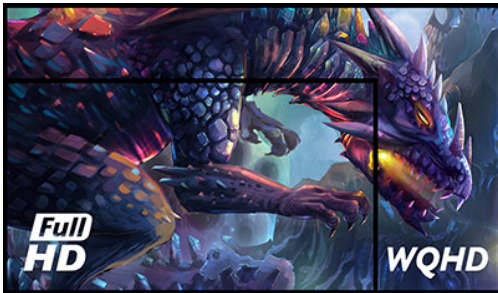

Silver Crow – enter a new dimension

The 27" G-MASTER GB2730QSU known as Silver Crow opens you to a whole new level of gaming experiences. As the 2560x1440 display offers 77% more on-screen space than a standard 1920x1080 Full HD monitor, the Silver Crow makes sure all the finest details are displayed with perfect image clarity. Nothing will skip your attention. The blue light reducer function along with the flicker free panel are the shield your eyes need to guarantee your vision remains well protected. Armed with FreeSync technology and 1ms response time the Silver Crow is ready to lead you into the toughest battles, leaving nothing to chance.

WQHD

With the 2560x1440 WQHD resolution offering 77% more on-screen space than a standard 1920x1080 full HD monitor, nothing skips your attention.

Технология FreeSync™

Технология AMD FreeSync™ устраняет прерывание, подвисание игр и устраняет разрывы изображения для исключительно плавного игрового процесса.